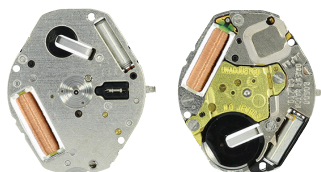

### ORM.B050

Size "" / Size mm	6 3/4 x 8	15.10 x 17.60
Height mm	2.50	
Total height mm	3.95	
Hand-fitting	1	
Jewels	0	
Date position	-	
Hour wheel	OR4230.0003	
Stem	OR911-B05323	
Battery	364 / SR621SW	
Hands fitting Ø mm	Information not available	
Information	-	

### ORM.HT710

Size "" / Size mm	10 1/2	23.30 x 21.30
Height mm	2.96	
Total height mm	4.05	
Hand-fitting	1	
Jewels	1	
Date position	D3	
Hour wheel	OR4230.0049	
Stem	OR911-HE7999	
Battery	371 / SR920SW	
Hands fitting Ø mm	Information not available	
Information	-	

### ORM.H2001

Size "" / Size mm	4 1/4	10.00 x 11.55
Height mm	2.09	
Total height mm	3.12	
Hand-fitting	1	
Jewels	0	
Date position	-	
Hour wheel	OR4230.0040	
Stem	OR911-H25125	
Battery	337 / SR416SW	
Hands fitting Ø mm	Information not available	
Information	-	

### ORM.HM000

Size "" / Size mm	5 1/2	10.80 x 13.75
Height mm	2.09	
Total height mm	3.15	
Hand-fitting	1	
Jewels	0	
Date position	-	
Hour wheel	OR4230.0040	
Stem	OR911-H25125	
Battery	317 / SR516SW	
Hands fitting Ø mm	Information not available	
Information	-	