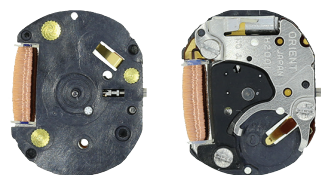

### ORM.B050

Size "" / Size mm	6 3/4 x 8	15.10 x 17.60
Height mm	2.50	
Total height mm	3.95	
Hand-fitting	1	
Jewels	0	
Date position	-	
Hour wheel	OR4230.0003	
Stem	OR911-B05323	
Battery	364 / SR621SW	
Hands fitting Ø mm	Information not available	
Information	-	

### ORM.HT710

Size "" / Size mm	10 1/2	23.30 x 21.30
Height mm	2.96	
Total height mm	4.05	
Hand-fitting	1	
Jewels	1	
Date position	D3	
Hour wheel	OR4230.0049	
Stem	OR911-HE7999	
Battery	371 / SR920SW	
Hands fitting Ø mm	Information not available	
Information	-	

### ORM.H2001

Size "" / Size mm	4 1/4	10.00 x 11.55
Height mm	2.09	
Total height mm	3.12	
Hand-fitting	1	
Jewels	0	
Date position	-	
Hour wheel	OR4230.0040	
Stem	OR911-H25125	
Battery	337 / SR416SW	
Hands fitting Ø mm	Information not available	
Information	-	

### ORM.HM000

Size "" / Size mm	5 1/2	10.80 x 13.75
Height mm	2.09	
Total height mm	3.15	
Hand-fitting	1	
Jewels	0	
Date position	-	
Hour wheel	OR4230.0040	
Stem	OR911-H25125	
Battery	317 / SR516SW	
Hands fitting Ø mm	Information not available	
Information	-	